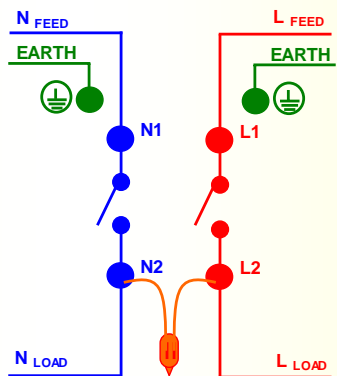

1645N 1 Gang 1 Way Double Pole Switch with Neon

PRODUCT RANGE

Plate Switches with 45Amp

Description	CAT No.
1 Gang 1 Way Double Pole (DP)	1645
1 Gang 1 Way DP Cooker	1645C
1 Gang 1 Way DP Air Conditioner	1645AC
1 Gang 1 Way DP Water Heater	1645WH
1 Gang 1 Way DP with Neon	1645N
1 Gang 1 Way DP Cooker with Neon	1645NC
1 Gang 1 Way DP Air Conditioner with Neon	1645NAC
1 Gang 1 Way DP Water Heater with Neon	1645NWH