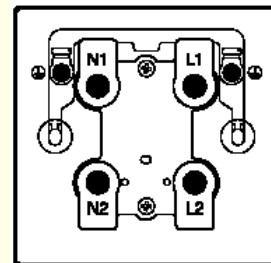

1645N 1 Gang 1 Way Double Pole Switch with Neon

PRODUCT RANGE

Plate Switches with 45Amp

Description	CAT No.
1 Gang 1 Way Double Pole (DP)	1645
1 Gang 1 Way DP Cooker	1645C
1 Gang 1 Way DP Air Conditioner	1645AC
1 Gang 1 Way DP Water Heater	1645WH
1 Gang 1 Way DP with Neon	1645N
1 Gang 1 Way DP Cooker with Neon	1645NC
1 Gang 1 Way DP Air Conditioner with Neon	1645NAC
1 Gang 1 Way DP Water Heater with Neon	1645NWH