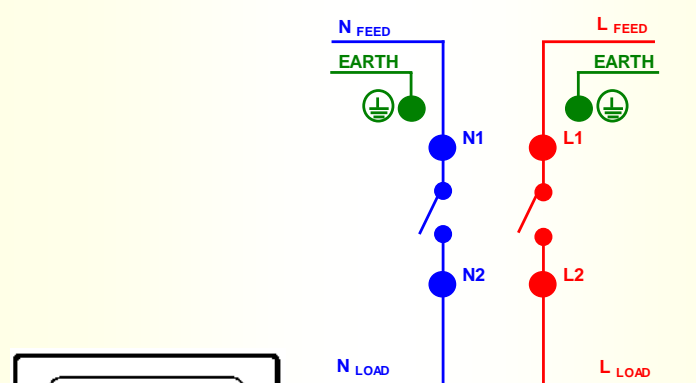

WIRING DIAGRAM

1645 1 Gang 1 Way Double Pole Switch