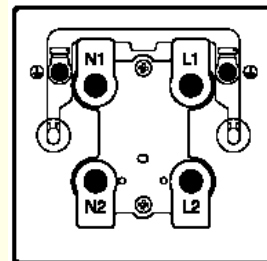

1545 1 Gang 1 Way Double Pole Switch