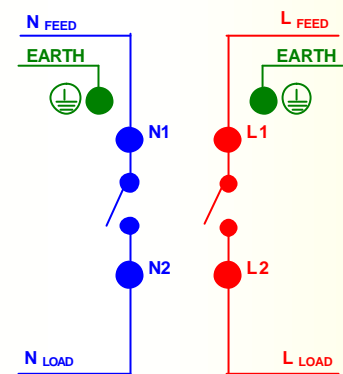

1545 1 Gang 1 Way Double Pole Switch