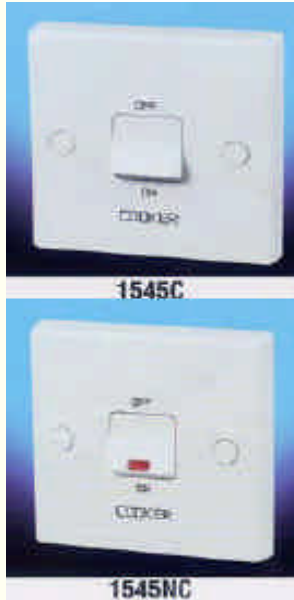

**1500 SERIES CONTROL SWITCHES  
(45Amp Switch Plate)**

**Description**

A range of switch plate is designed for ease of installation and having all the advantages and design features. These products can be quickly installed as replacements for existing switch plate or in new installations.

**Features**

- Breakthrough in style with quality plate finishes of pleasant curved design
- Use of high impact resistant material, flame retarding & UV stabilized polycarbonate
- Thin front plates with high gloss finishing offering long lasting protection
- Switch mechanism constructed in compact & simple manner with minimum parts
- Prevent current leaks to the appliances in case of potential faulty wiring
- Large terminal faces to provide maximum installer versatility even in confined spaces
- Mounting screws which is exposed are covered with screw caps giving a stylish finishes
- Prevent current leaks to the appliances in case of potential faulty wiring