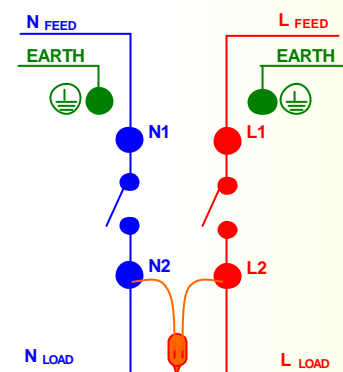

Voltage rating: 250V a.c.

Unit	Rating	Terminal capacity
45A switches	45A	4 x 4.0mm <sup>2</sup> , 3 x 6.0mm <sup>2</sup> 1 x 16.0mm <sup>2</sup>

**Physical**

Ambient operating temperature: -5°C to +40°C

Max. installation altitude: 2000 meters

Dimension	L X W X H
Plate Size	: 86 X 86 X 10.5mm
Mounting Centres	: 60.3mm

**PRODUCT RANGE**
**Plate Switches with 45Amp**

Description	CAT No.
1 Gang 1 Way Double Pole (DP)	1545
1 Gang 1 Way DP Cooker	1545C
1 Gang 1 Way DP Air Conditioner	1545AC
1 Gang 1 Way DP Water Heater	1545WH
1 Gang 1 Way DP with Neon	1545N
1 Gang 1 Way DP Cooker with Neon	1545NC
1 Gang 1 Way DP Air Conditioner with Neon	1545NAC
1 Gang 1 Way DP Water Heater with Neon	1545NWH

**WIRING DIAGRAM**

1545 1 Gang 1 Way Double Pole Switch

1545N 1 Gang 1 Way Double Pole Switch with Neon