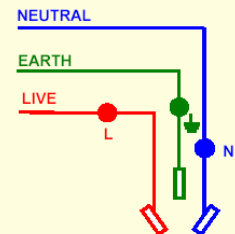

Physical

Ambient operating temperature: -5°C to +40°C

Max. installation altitude: 2000 meters

Dimension

	L	X	W	X	H
Plate Size	:	86	x	86	x 10.5mm
Mounting Centres	:	60.3	mm		

PRODUCT RANGE

Unswitched Socket Outlets

Description	CAT No.
1 Gang Unswitched Universal Socket Outlet	1569
1 Gang Unswitched Australian Socket Outlet	1570
1 Gang Unswitched Hybrid Socket Outlet	1579

WIRING DIAGRAM

1569 Unswitched Universal Socket