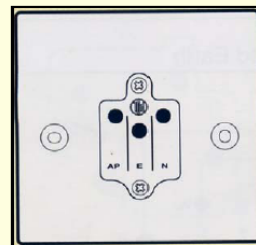

Physical

Ambient operating temperature: -5°C to +40°C

Max. installation altitude: 2000 meters

Dimension

	L	X	W	X	H
Plate Size	:	86	x	86	x 10.5mm
Mounting Centres	:	60.3	mm		

PRODUCT RANGE

Unswitched Socket Outlets

Description	CAT No.
1 Gang Unswitched Universal Socket Outlet	1569
1 Gang Unswitched Australian Socket Outlet	1570
1 Gang Unswitched Hybrid Socket Outlet	1579

WIRING DIAGRAM

1569 Unswitched Universal Socket