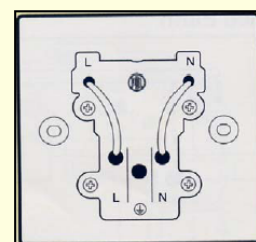

Physical

Ambient operating temperature: -5°C to +40°C

Max. installation altitude: 2000 meters

Dimension

	L	X	W	X	H
Plate Size	:	86	x	86	x 10.5mm
Mounting Centres	:	60.3	mm		

PRODUCT RANGE

Unswitched Socket Outlets

Description	CAT No.
1 Gang Unswitched Universal Socket Outlet	1569
1 Gang Unswitched Australian Socket Outlet	1570
1 Gang Unswitched Hybrid Socket Outlet	1579

WIRING DIAGRAM

1569 Unswitched Universal Socket

1570 1 Gang Unswitched Socket

1579 1 Gang Hybrid Socket