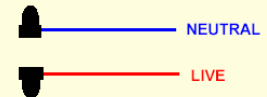

Physical

Ambient operating temperature: -5°C to +40°C

Max. installation altitude: 2000 meters

Dimension

	L	X	W	X	H
Plate Size	:	86	x	86	x 10.5mm
Mounting Centres	:	60.3	mm		

PRODUCT RANGE

Unswitched Socket Outlets

Description	CAT No.
1 Gang Unswitched Universal Socket Outlet	1569
1 Gang Unswitched Australian Socket Outlet	1570
1 Gang Unswitched Hybrid Socket Outlet	1579

WIRING DIAGRAM

1569 Unswitched Universal Socket