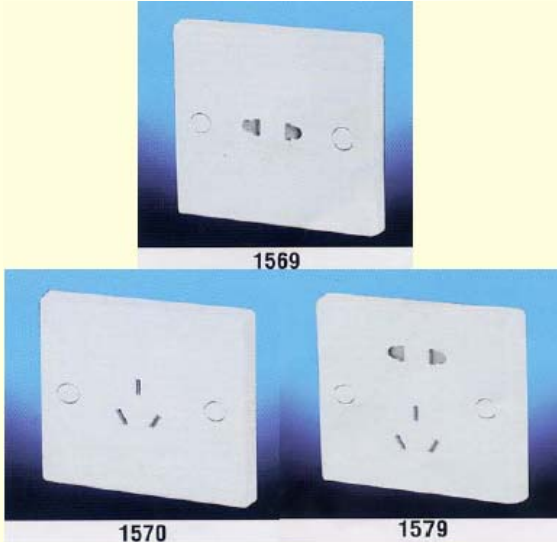

TECHNICAL DATA SHEET

1500-O-007

1500 SERIES SPECIALTY SOCKET OUTLETS

Description

This socket outlet is designed for ease of installation and having all the advantages and design features. These products can be quickly installed as replacements for existing switch plate or in new installations.