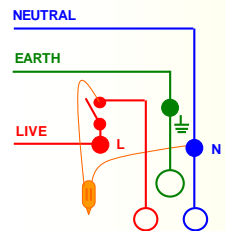

### 15A Socket Outlets

Description	CAT No.
1 Gang Unswitched Socket Outlet	1566
1 Gang Single Pole Socket Outlet	1567
1 Gang Single Pole Socket Outlet with Neon	1567N

## WIRING DIAGRAM

Rear View of CAT 1565 1 Gang Single Pole Socket

CAT 1565 1 Gang Single Pole Socket (Same Application for the CAT 1567)

Rear View of CAT 1565N 1 Gang Single Pole Socket

CAT 1565N 1 Gang Single Pole Socket (Same Application for the CAT 1567N)

Rear View of CAT 1564 1 Gang Single Pole Socket

CAT 1566 1 Gang Single Pole Socket (Same Application for the CAT 1564)