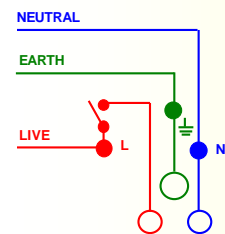

CAT 1565 1 Gang Single Pole Socket (Same Application for the CAT 1567)