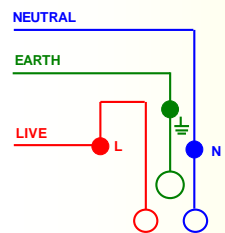

### 5A Socket Outlets

Description	CAT No.
1 Gang Unswitched Socket Outlet	1564
1 Gang Switched Socket Outlet	1565
1 Gang Switched Socket Outlet with Neon	1565N

### 15A Socket Outlets

Description	CAT No.
1 Gang Unswitched Socket Outlet	1566
1 Gang Single Pole Socket Outlet	1567
1 Gang Single Pole Socket Outlet with Neon	1567N

## WIRING DIAGRAM

Rear View of CAT 1565 1 Gang Single Pole Socket

CAT 1565 1 Gang Single Pole Socket (Same Application for the CAT 1567)

Rear View of CAT 1565N 1 Gang Single Pole Socket

CAT 1565N 1 Gang Single Pole Socket (Same Application for the CAT 1567N)

Rear View of CAT 1564 1 Gang Single Pole Socket

CAT 1566 1 Gang Single Pole Socket (Same Application for the CAT 1564)