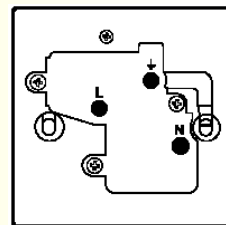

WIRING DIAGRAM

Rear View of CAT 1565 1 Gang Single Pole Socket