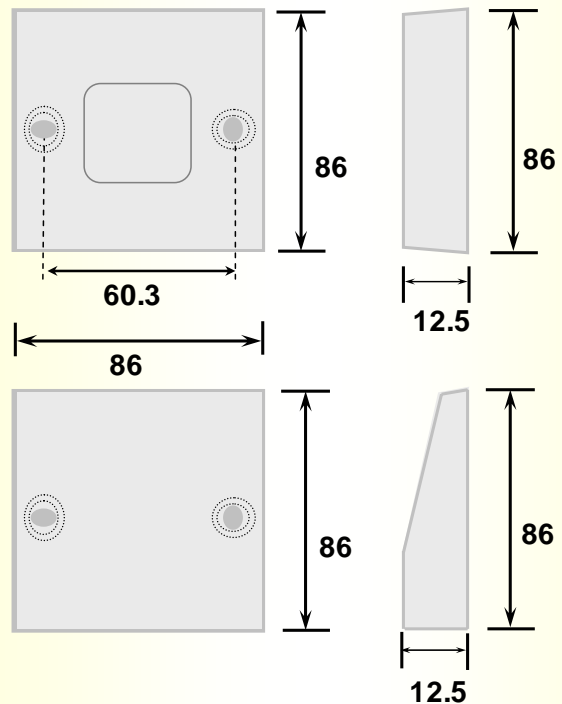

### Dimension

Dimension	L X W X H
Plate Size	: 86 x 86 x 12.5mm
Mounting Centres	: 60.3mm

## DIMENSION (mm)